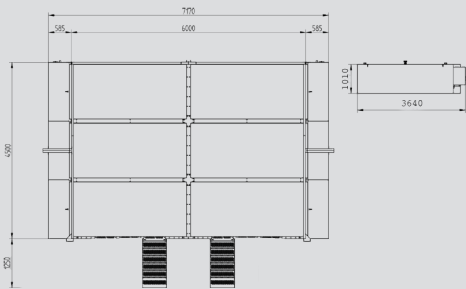

100% water
recycling

water saving

WASH BAY