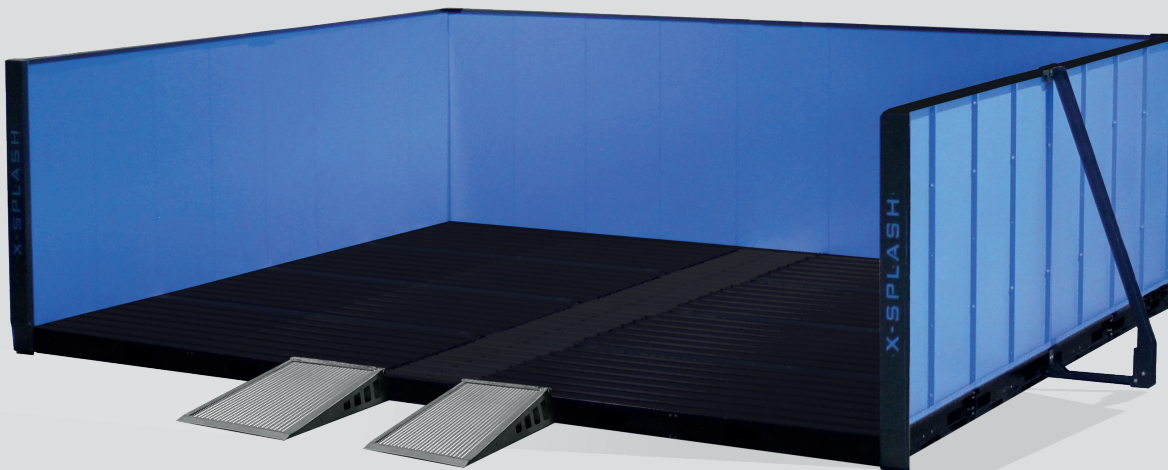

X-SPLASH

Mod.
X-30

3000 liters'
capacity

100% water
recycling

water saving

WASH BAY

X-6

A self-contained, environmentally friendly, cleaning system for construction plant and equipment. It comes as standard with heavy duty automatic X-30 filtration systems.

X-6

How it works:

The wash bay is made with a diamond tread ramp and a 2200mm high wall. The wash bay floor pan directs the dirty water and sludge from the equipment being cleaned to a solids collection tank at the rear of the wash bay. Inside the rear tank, a float switch activates a diaphragm pump which delivers the dirty water into the filtration tanks to start the filtration process. After the water has been through this process, a booster pump delivers the water again to your pressure washer. Through the filtrating system, you can use the same water repeatedly. The filters inside the separator tank can be easily replaced, guaranteeing an adequate filtering barrier.

SUITABLE FOR THESE SECTORS

rental companies

mechanical workshops

contractors

industrial applications

Technical Specifications - X-Splash - X-6	
Useful dimension mm.	6000x4500
Total dimension mm.	7180x5750
Filtration tank dimension mm.	(X-30) 3650 x 1010 x 2160h
Maximum load capacity kg	5.000
Walls standard height mm.	2200
Total dry weight of the bay kg	3400
Delivery pump	0,59 kW - 180lt/min
Booster pump	0,37 kW - 5 to 40 lt/min.
Filtering system	X-30
Option filtering system	X-15, X-60
Option maximum load capacity kg	10.000/20.000